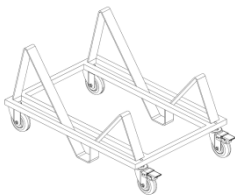

A – Contoured back design

B – Transparent floor protecting glides

C – Upholstered seat pad (optional)

D – Polished chrome Stackable sled base

NEKO

Dimensions Overall : 48 cm W x 54 cm D x 79 cm H

Seat : 44 cm W x 45 cm D

Seat Height : 44 cm (47cm with seat pad)

Back : 48cm H x 34 cm W

Colours : White | Black | Red

Seat pad COM : 0.5mtrs for 2 seats

NEKO dolly

Dimensions Overall : 56 cm W x 84 cm D x 44 cm H

Colour : Black

Capacity : 30 stack (25 stack with seat pad)