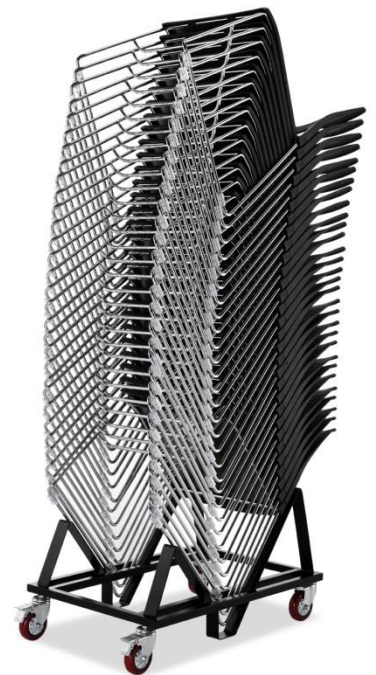

NEKO

Design:2013

Application

Breakout

Visitor

Seminar

Staff Training