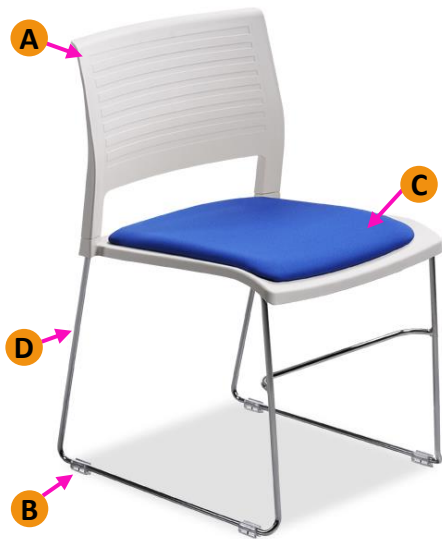

A – Contoured back design

B – Transparent floor protecting glides

C – Upholstered seat pad (optional)

D – Polished chrome Stackable sled base

NEKO

Dimensions Overall : 48 cm W x 54 cm D x 79 cm H

Seat : 44 cm W x 45 cm D

Seat Height : 44 cm (47cm with seat pad)

Back : 48cm H x 34 cm W

Colours : White | Black | Red

Seat pad COM : 0.5mtrs for 2 seats

NEKO dolly

Dimensions Overall : 56 cm W x 84 cm D x 44 cm H

Colour : Black

Capacity : 30 stack (25 stack with seat pad)